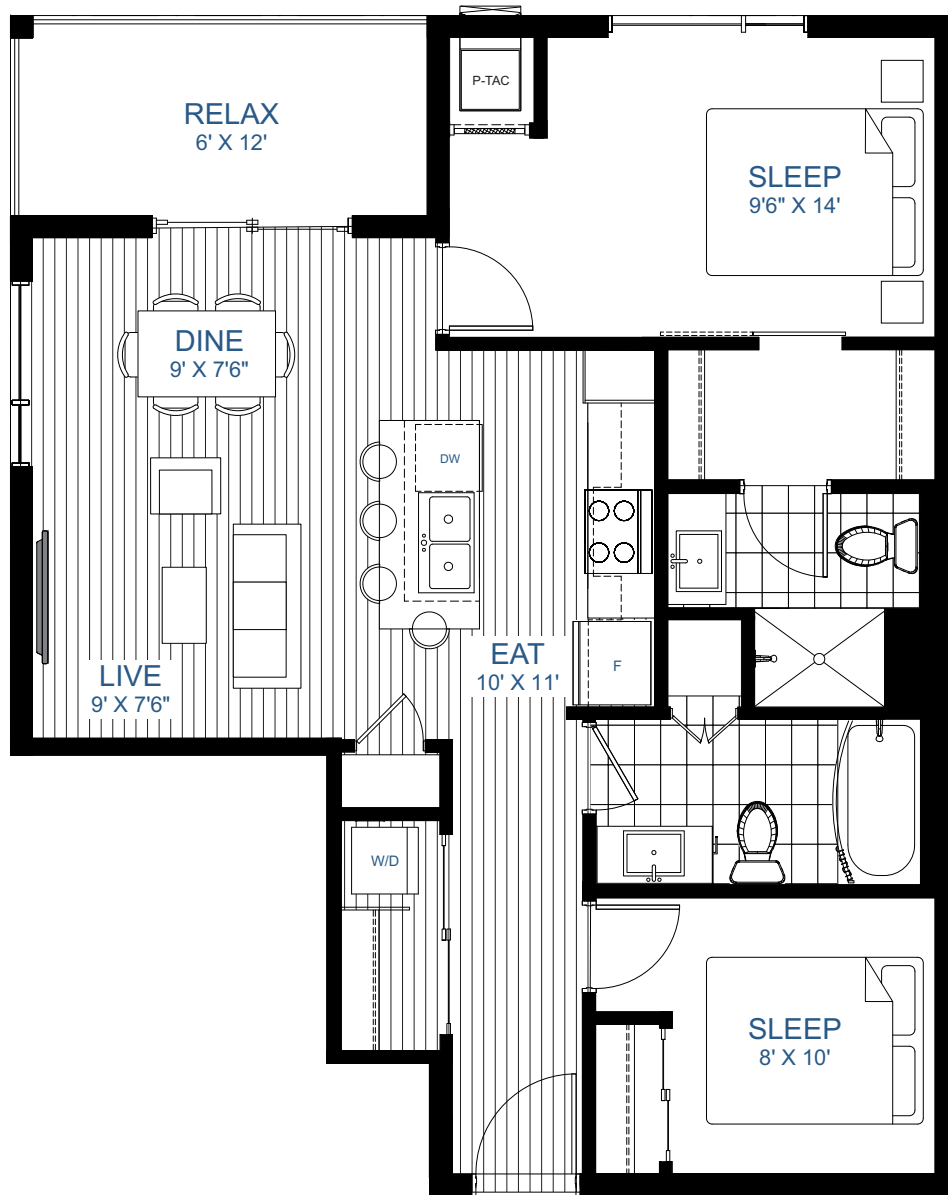

Interior: 780 sq.ft  
Exterior: 72 sq.ft  
Total: 852 sq.ft

Main Floor

2<sup>nd</sup> - 5<sup>th</sup> Floor