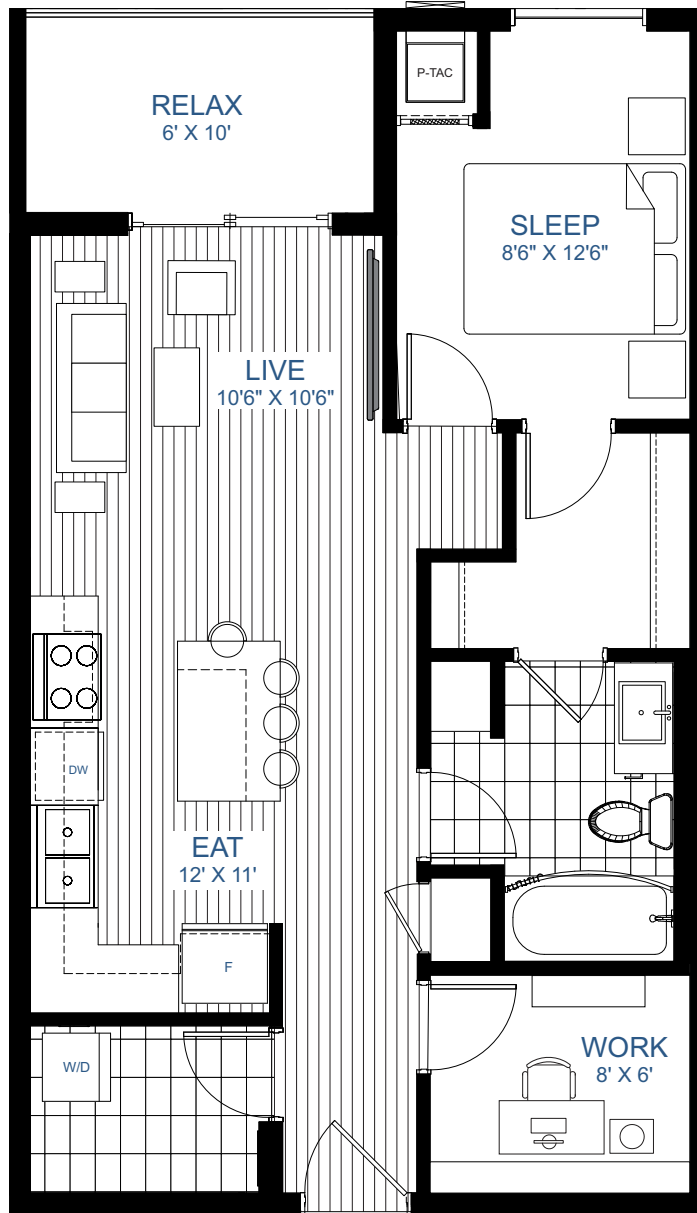

Interior: 646 sq.ft
Exterior: 60 sq.ft
Total: 706 sq.ft

Main Floor

2nd - 5th Floor