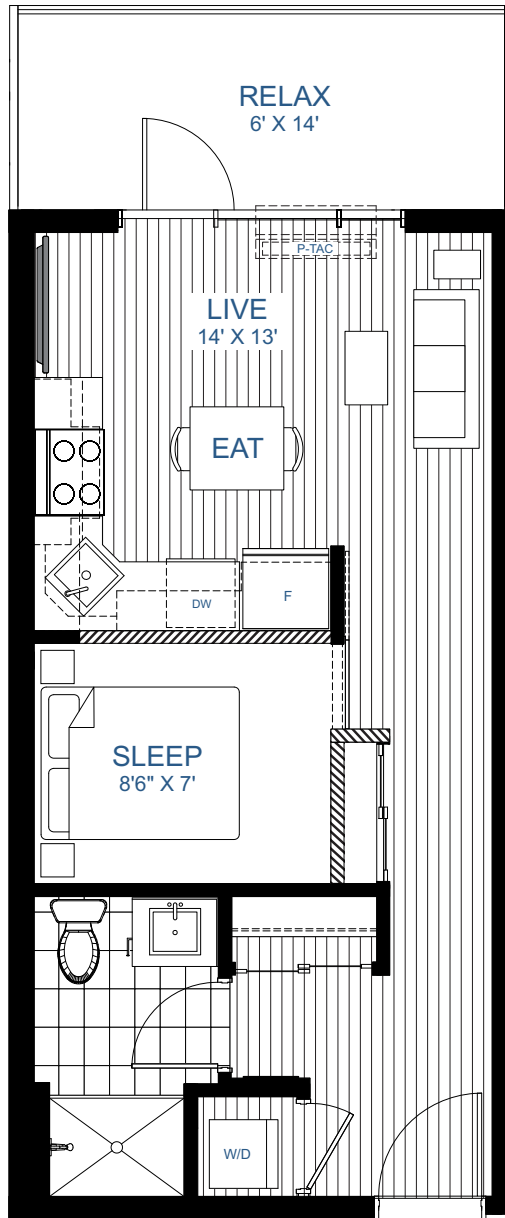

Interior: 410 sq.ft  
 Exterior: 84 sq.ft  
 Total: 494 sq.ft

Main Floor

2<sup>nd</sup> - 5<sup>th</sup> Floor